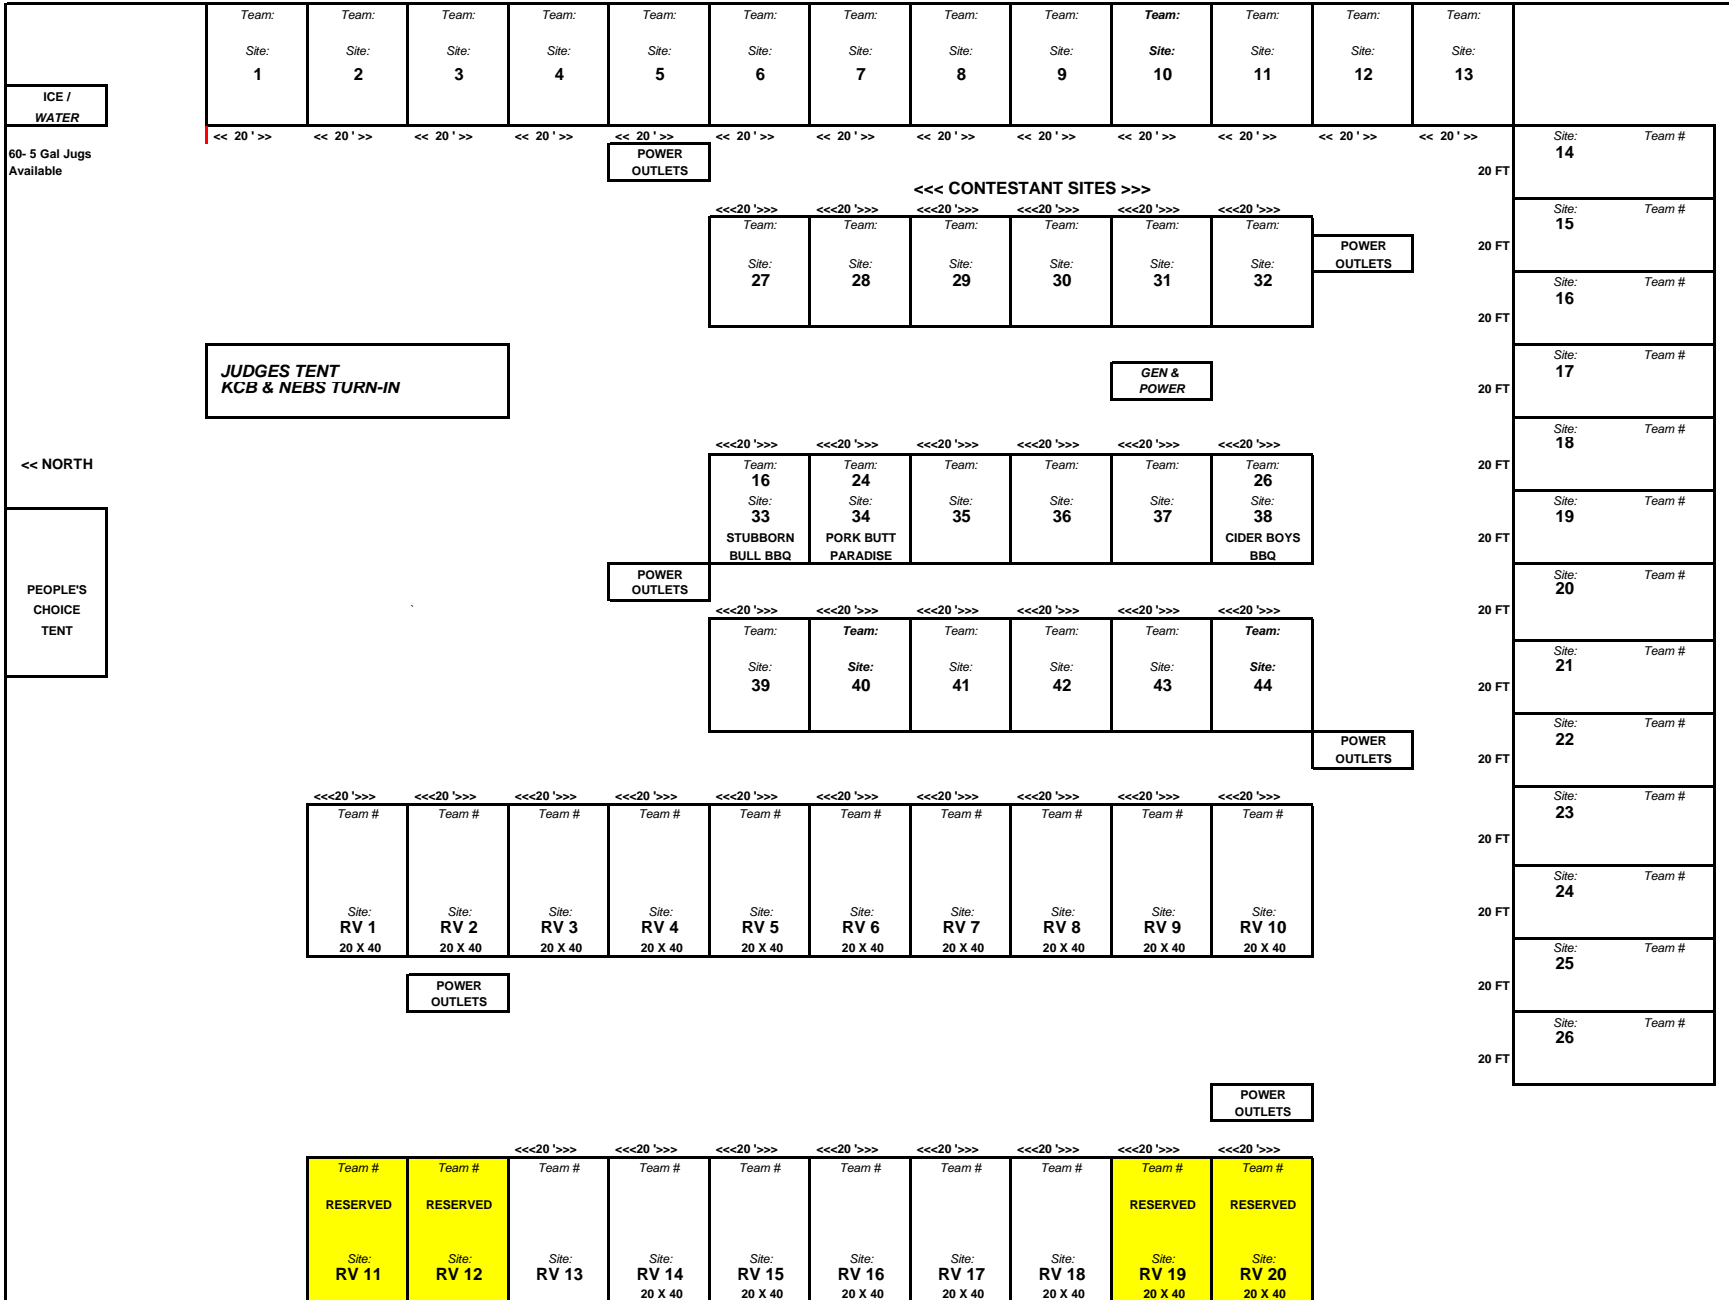

HARVARD FALL FESTIVAL 2015 BBQ COOKOFF SITE LAYOUT

DIMENSIONS & POWER LOCATIONS APPROXIMATE

UPDATED: 7/13/15

YELLOW = SITE TAKEN

STONE WALL / WOODS
<< ALLEY MUST BE KEPT CLEAR FOR VEHICLE ACCESS >>

PORTA - POTTIES

ASH/GREASE TRASH